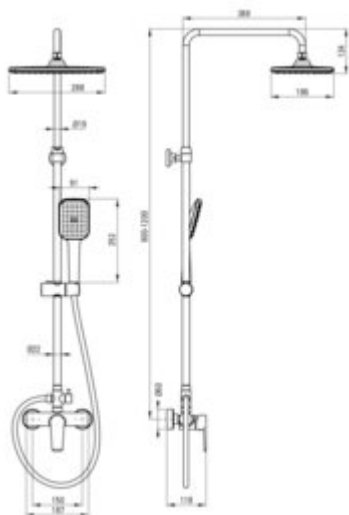

TUBO

Shower column, with shower mixer

Product code: NUT_04XM

EAN: 5907650864974

Color: chrome

Warranty [years]: 5

Shower column

Finish	chrome
mixer	yes
Flow class [l/min]	12 ≤ A < 15 (12 - 14.9)
Rain head height adjustment	yes
Bar height adjustment from [mm]	900
Bar height adjustment up to [mm]	1200

Rail

Adjustable spacing	yes
Material	steel 304

Shower overhead

Shape	rectangular
Material	ABS
Width [mm]	286
Length [mm]	189
Anti-calc	yes
Stream type	rain

Hand shower

Number of functions	1
Anti-calc	yes

Hose

Length [mm]	1500
Braid type	double braided
Braid material	stainless steel

Function switch

Switch type	mechanical
-------------	------------

Mixer

Mixer type	single-handle, mixer
------------	----------------------

Features:

- Adjustable rain shower height
- Adjustable spacing of the fasteners, for easy bar installation on existing holes
- Anti-calc system facilitating the removal of limescale deposits
- Only the best materials, the quality of which has been confirmed by laboratory tests
- Dedicated cleaning agent, safe for cleaned surfaces