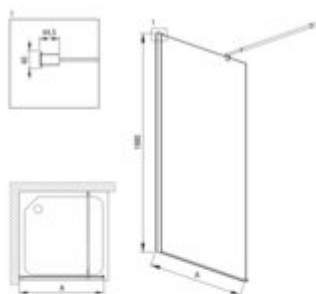

KERRIA PLUS

Shower wall / walk-in, Kerria Plus system

Product code: KTS_032P

EAN: 5907650810575

Color: chrome

Warranty [years]: 5

Model	Size (mm)	A (mm)
KT3_003P	200x1980	200x1710
KT3_004P	400x1980	360x1710
KT3_005P	600x1980	460x1710
KT3_006P	800x1980	560x1710
KT3_007P	1000x1980	660x1710
KT3_008P	1200x1980	760x1710
KT3_009P	1400x1980	860x1710
KT3_010P	1600x1980	960x1710
KT3_011P	1700x1980	1060x1710
KT3_012P	1800x1980	1160x1710
KT3_013P	1900x1980	1260x1710

Finish	chrome
Width [mm]	1200
Height [mm]	2000
Glass finish	transparent
Glass thickness [mm]	6
Active cover installation	yes
	to be completed with KTS doors , to be completed with KTS walk-in , possibility of assembly with a KTS movable panel
Side dimension [mm]	1170
Adjustment range from [mm]	700
Adjustment range up to [mm]	1200
Masking of assembly elements	yes
Profiles levelling the curvature of the walls	yes
Railings	adjustable stiffening the cabin
Tempered glass TOTAL WHITE	yes
Installation without shower tray possible	yes