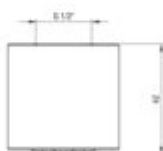

SILIA
Fixed shower head, 1-function

Product code: NQS_C30K

EAN: 5907650872047

Color: brushed bronze

Warranty [years]: 2

Aerator

Aerator type	silicone, swivel
Stream type	rain
Aerator size	M24
Thread type	external

Shower overhead

Finish	brushed bronze
Shape	round
Material	brass
thickness	42
Diameter [mm]	42
Number of functions	1
Anti-calc	yes
Stream type	rain
Flow class [l/min]	12 ≤ A < 15 (12 - 14.9)

Features:

- Deante Design Studio Collection
- Innovative and easy-to-maintain coating - brushed bronze
- Coating applied using the PVD method
- Noble form and timeless simplicity
- Anti-calc system facilitating the removal of limescale deposits