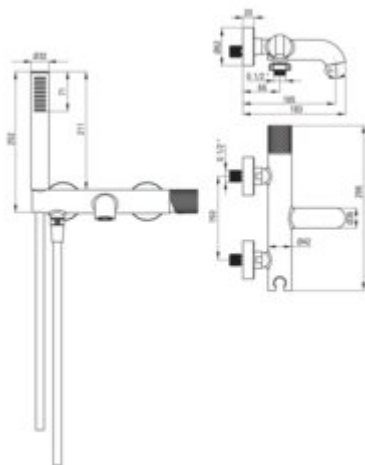

SILIA HEXA

Bath mixer, with shower set

Product code: BHS_F11M

EAN: 5907650886471

Color: brushed steel

Warranty [years]: 7

Mixer

Finish	steel
Material	brass
Mixer type	single-handle, mixer
Total mixer height [mm]	183
Flow class [l/min]	A <= 15 (9.1 - 15)
Acoustic group [dB]	I (x <= 20)

Mixer cartridge

Ceramic cartridge size	35 mm
------------------------	-------

Spout

Spout type	still
Mixer spout range [mm]	183
Material	brass

Function switch

Switch type	ceramic mechanical
-------------	--------------------

Aerator (XDCH2TUN0)

Aerator size	M24
--------------	-----

Aerator (XDCTOPCO0)

Aerator type	flat, swivel, silicone
Aerator size	M24

Hose

Length [mm]	1500
Anti-twist	1

Hand shower

Number of functions	1
Anti-calc	yes
Additional features	cool-out