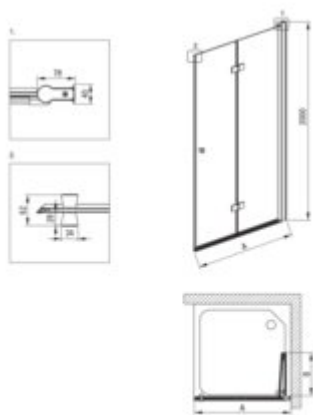

KERRIA PLUS

Shower cabin, square

Product code: KKN0X09X09

EAN: 5907650884330

Color: chrome

Warranty [years]: 5

Model	Size [mm]	A [mm]	B [mm]
67EaKSP	700x2000	670-688	200
67EaKSP	800x2000	770-785	200
67EaKSP	900x2000	870-888	200
67EaKSP	1000x2000	970-985	200

Showe cabin

Side dimension [mm]	885
---------------------	-----

Shower door

Finish	chrome
Width [mm]	900
Height [mm]	2000
Glass finish	transparent
Glass thickness [mm]	6
Active cover installation	yes
Side dimension [mm]	885
Adjustment range from [mm]	-10
Masking of assembly elements	yes
Profiles levelling the curvature of the walls	yes
Tempered glass TOTAL WHITE	yes
Reversible doors	yes
Silent closing	yes
Installation without shower tray possible	yes
Lifting hinges	yes
Hinges flush with the glass	yes

Features:

- Profiles levelling the curvature of the walls
- Hinges in the plane of the glass
- Active Cover coating
- Possibility to install the cabin without a shower tray, directly on the tiles
- Dedicated to Active Cover surfaces
- TOTALWHITE transparent glass
- Safe and durable tempered glass
- Reversible door that allows the cabin to be mounted on the right or left side
- Covering of assembly elements
- Precise door closing through lifting hinges
- Resistance to impacts, chemicals and stains in accordance with PN-EN 14428+A1:2008 norm, c
- Only the best materials, the quality of which has been confirmed by laboratory tests
- Dedicated cleaning agent, safe for cleaned surfaces