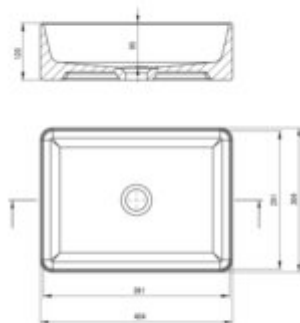

JASMIN

Ceramic washbasin, countertop

Product code: CDJ_6U4S

EAN: 5907650819554

Color: white

Warranty [years]: 10

Finish	white
Material	ceramic
Installation method	countertop/standing
Width [mm]	300
Length [mm]	400
Height [mm]	120
Depth [mm]	95
Without overflow	yes

Features:

- Hard and durable ceramics does not lose its properties with long use
- Antibacterial coating, preventing the growth of microorganisms
- Dedicated cleaning agent, safe for cleaned surfaces
- Only the best materials, the quality of which has been confirmed by laboratory tests