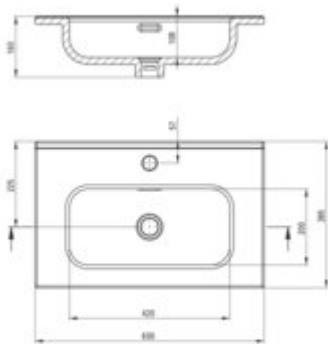

TUBO

Ceramic washbasin, recessed

Product code: CTU_6U6M

EAN: 5907650872788

Color: white

Warranty [years]: 10

Finish	white
Material	ceramic
Installation method	furniture, recessed
Width [mm]	385
Length [mm]	610
Height [mm]	160
Hole for the tap	yes

Features:

- Hard and durable ceramics does not lose its properties with long use
- Antibacterial coating, preventing the growth of microorganisms
- Only the best materials, the quality of which has been confirmed by laboratory tests
- Dedicated cleaning agent, safe for cleaned surfaces