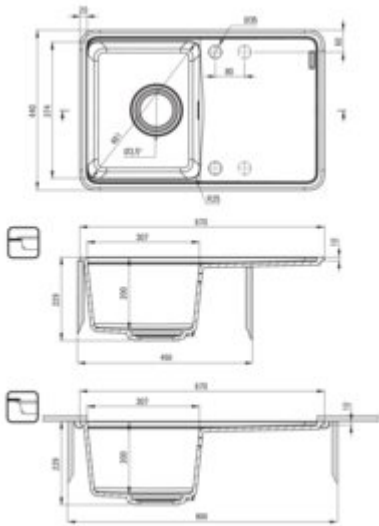

MOMI

Granite sink, 1-bowl with drainer

Product code: ZKM_N11A

EAN: 5907650831143

Color: nero

Warranty [years]: 18

Sink

Finish	nero
Surface type	matte
Material	granite
Installation method	inset, undermount
Number of bowls	1
Minimum cabinet width [mm]	450
Width [mm]	440
Length [mm]	670
Height [mm]	230
Bowl depth [mm]	200
Cut-out Length [mm]	650
Cut-out Width [mm]	420
Cut-out Length [mm]	630
Cut-out Width [mm]	400
Reversible	yes
Equipped with accessories	yes
Drain diameter	3.5"
Number of holes	2
Number of pre-drilled holes	2
Additional features	cutting board included, drain cover included

Sink waste kit

Finish	nero
Plug type	automatic, with a button
Low siphon/ Space saver	yes
possibility to connect a dishwasher/ washing machine	yes

Features:

- Deante Design Studio Collection
- Harmonious design
- Deep bowl
- Under-mounting possible
- ATTENTION! Before cutting a hole in the tabletop to install the sink, take into account th
- Granite drain cover
- Automatic CLICK plug
- Chopping board included
- Properties of Deante granite: resistance to impact, high temperature, discoloration, therm
- Hydrophobic properties repel water molecules
- Space-saving siphon which facilitates e.g. sorting waste
- Dedicated cleaning agent, safe for cleaned surfaces
- The finish enriched with silver ions adds antiseptic properties
- Strainer uniformly dyed in mass