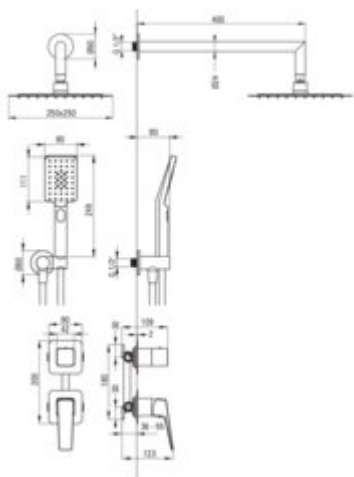

BLUR

Concealed shower set

Product code: NQL_09YK

EAN: 5907650880127

Color: chrome

Warranty [years]: 7

Mixer

Mixer type	single-handle, mixer
Installation method	concealed
Flow class [l/min]	A <= 15 (9.1 - 15)
Acoustic group [dB]	II (20 < x <= 30)

Spout

Spout type	still
Range of shower/ bath spout [mm]	400

Shower overhead

Shape	square
Material	steel 304
Width [mm]	250
Length [mm]	250
thickness	55
Anti-calc	yes
Number of functions	1
Stream type	rain
Quick response time for turning the water on and off	yes

Hand shower

Number of functions	3
Anti-calc	yes
Stream type	rain, mist, mixed

Hose

Length [mm]	1500
Braid material	PVC
Anti-twist	1

Angled hose connector

Finish	chrome
Connection type	for the hose with hand shower holder
Shape	round
Material	brass
Connection thread	yes
Concealed mounting	yes

Features:

- Only the best materials, the quality of which has been confirmed by laboratory tests
- Flush-mounted installation ensures the aesthetics of the bathroom
- Anti-twist system, preventing the hose from twisting
- Durable hose ends made of brass
- Anti-calc system facilitating the removal of limescale deposits
- Cleaning agent for fixtures in all colors available