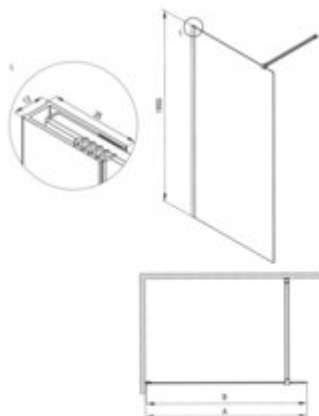

PRIZMA
Shower wall, walk-in

Product code: KTJ_N32P
EAN: 5907650881551
Color: nero
Warranty [years]: 5

Model	Size	A (mm)	B (mm)
KTJ_N32P	900x1950	800	1950
KTJ_N32P	950x1950	850	1950
KTJ_N32P	1000x1950	900	1950
KTJ_N32P	1050x1950	950	1950
KTJ_N32P	1100x1950	1000	1950
KTJ_N32P	1200x1950	1100	1950

Shower door

rails adjustable stiffening the cabin

Showe cabin

Finish	nero
Width [mm]	1200
Height [mm]	1950
Glass finish	transparent
Glass thickness [mm]	6
Active cover	yes
Side dimension [mm]	1180
Reversible doors	yes
Installation without shower tray	yes possible

Features:

- Safe and durable tempered glass
- Possibility to install the cabin without a shower tray, directly on the tiles
- Hydrophobic Active-Cover coating that makes it easier for water to run off the glass
- Dedicated to Active Cover surfaces
- Only the best materials, the quality of which has been confirmed by laboratory tests
- Reversible door that allows the cabin to be mounted on the right or left side
- Resistance to impacts, chemicals and stains in accordance with PN-EN 14428+A1:2008 norm, c
- Can be combined with a second sliding wall and the Prizma walk-in shower wall
- Possibility of mounting the cabin directly on tiles or on Correo granite (KQR) and Kerria Plus acrylic (KTS) shower trays
- Free combination of elements
- Innovative, durable and easy to clean Nero coating