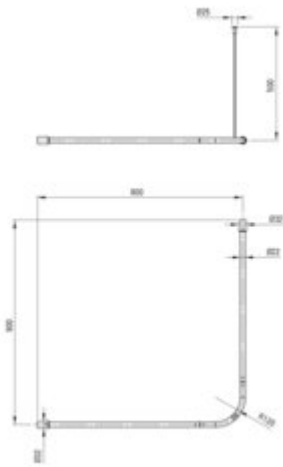

LEHNEN

Shower curtain rail

Product code: NIL_ODZ1
EAN: 5907650882855
Color: polished steel
Warranty [years]: 2

Finish	steel
Surface type	polished
Material	stainless steel
Width [mm]	900
Depth [mm]	900
Mounting kit included	yes