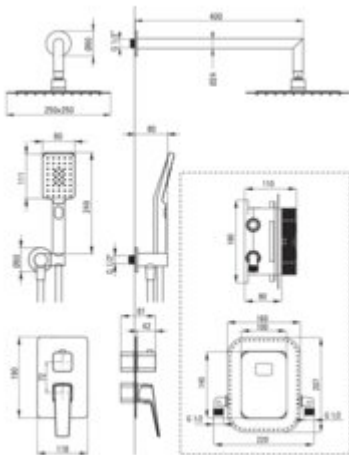

BLUR
Concealed shower set, with mixer
BOX

Product code: BXYZNQLM
EAN: 5907650889991
Color: nero
Warranty [years]: 7

Mixer (BXY_NQLM)	
Mixer type	Concealed BOX
Installation method	concealed

Mixer (BXY_X44Z)	
Mixer type	Concealed BOX
Installation method	concealed

Mixer (BXY_M44M)	
Mixer type	concealed BOX body, mixer
Installation method	concealed
Flow class [l/min]	B <= 25.2 (19.9 - 25.2)
Acoustic group [dB]	I (x <= 20)

Spout	
Spout type	still
Range of shower/ bath spout [mm]	325

Shower overhead	
Shape	square
Material	stainless steel
Width [mm]	250
Length [mm]	250
Anti-calc	yes
Number of functions	1
Stream type	rain

Hand shower	
Number of functions	3
Anti-calc	yes
Stream type	rain, mist, mixed

Hose	
Length [mm]	1500
Braid material	PVC
Anti-twist	1

Angled hose connector	
Finish	nero
Connection type	for the hose with hand shower holder
Shape	round
Material	brass
Connection thread	yes
Concealed mounting	yes