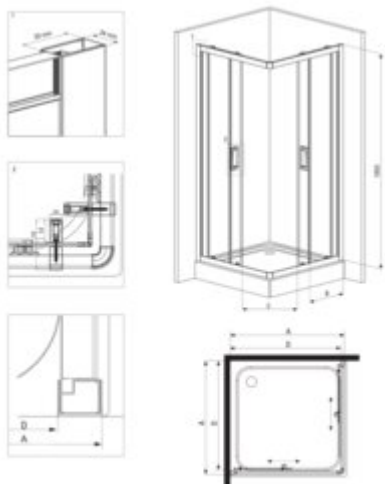

**FUNKIA**  
Shower cabin, square

**Product code:** KYC\_442K

**EAN:** 5908212008737

**Color:** chrome

**Warranty [years]:** 5

Model	Size	A [mm]	B [mm]	C [mm]	D [mm]	E [mm]
KYC 442K	800x800	795	795	330	385	795
KYC 442K	900x900	895	895	380	440	895

Finish	chrome
Shape	square
Width [mm]	800
Length [mm]	800
Height [mm]	1850
Glass finish	graphite
Glass thickness [mm]	5
Side dimension [mm]	795
Adjustment range from [mm]	-10
Masking of assembly elements	yes
Profiles levelling the curvature of the walls	yes
Silent closing	yes
Installation without shower tray possible	yes
Detachable lower rollers	yes

**Features:**

- Only the best materials, the quality of which has been confirmed by laboratory tests
- Safe and durable tempered glass
- Bottom rollers allow for the door detachment and easier product care
- Covering of assembly elements
- Possibility to install the cabin without a shower tray, directly on the tiles
- Dedicated cleaning agent, safe for cleaned surfaces
- Profiles leveling the curvature of the walls
- Resistance to impacts, chemicals and stains in accordance with PN-EN 14428+A1:2008 norm, c
- Enclosure sold without the tray