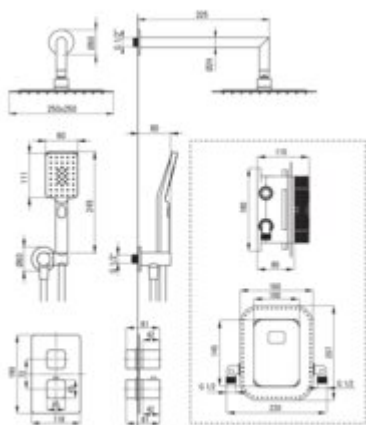

THERM

Concealed shower set, with thermostatic BOX

Product code: BXYZNECT

EAN: 5908212085967

Color: nero

Warranty [years]: 7

Mixer (BXY_X44T)

Mixer type	Concealed BOX, thermostatic
Installation method	concealed
Flow class [l/min]	S - 15.1-19.8 l/min
Acoustic group [dB]	I (x <= 20)

Mixer (BXY_NECT)

Mixer type	Concealed BOX, thermostatic
Installation method	concealed

Shower overhead

Shape	square
Material	steel 304
Width [mm]	300
Length [mm]	300
thickness	55
Anti-calc	yes
Number of functions	1
Stream type	rain
Quick response time for turning the water on and off	yes

Hand shower

Number of functions	3
Anti-calc	yes
Stream type	rain, mist, mixed

Hose

Length [mm]	1500
Braid material	PVC
Anti-twist	1

Angled hose connector (NAC_N53K)

Finish	nero
Connection type	for the hose with hand shower holder
Shape	rectangular
Material	brass
Connection thread	yes
Concealed mounting	yes

Angled hose connector (NAC_N57K)

Finish	nero
Connection type	for the hose with hand shower holder
Shape	round
Material	brass
Connection thread	yes
Concealed mounting	yes

Features:

- Only the best materials, the quality of which has been confirmed by laboratory tests
- Innovative, durable and easy to clean Nero coating
- Flush-mounted installation ensures the aesthetics of the bathroom
- Anti-twist system, preventing the hose from twisting
- The hand shower with Anti-calc system facilitates the removal of