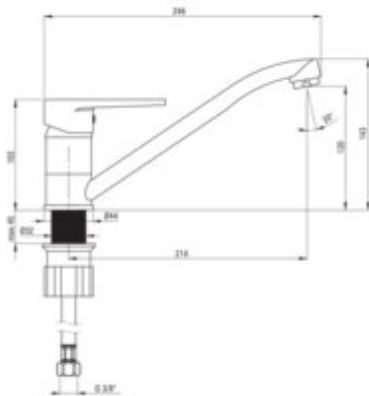

## Mixer

Finish	chrome
Material	brass
Mixer type	single-handle, mixer
Installation method	standing
Total mixer height [mm]	143
Flow class [l/min]	A <= 15 (9.1 - 15)
Acoustic group [dB]	I (x <= 20)

## Mixer cartridge

Ceramic cartridge size	35 mm
------------------------	-------

## Spout

Spout type	swivel
Mixer spout range [mm]	214
Material	stainless steel

## Connecting hose

Length [mm]	600
Installation thread	3/8"
Connection thread	M10