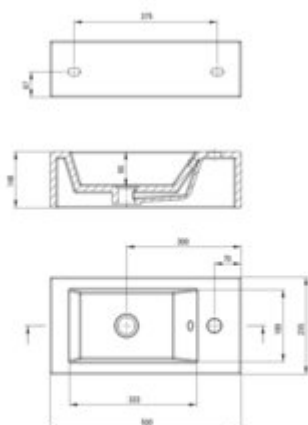

## SQUARE Ceramic washbasin, countertop

**Product code:** CGS\_6U2R

**EAN:** 5908322047152

**Color:** white

**Warranty [years]:** 10

Finish	white
Material	ceramic
Installation method	countertop/standing, wall-mounted
Width [mm]	255
Length [mm]	505
Height [mm]	148
Depth [mm]	90
Hole for the tap	yes