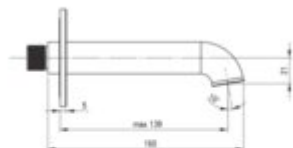

SILIA

Washbasin and bath spout

Product code: NQS_D80K

EAN: 5907650882138

Color: titanium

Warranty [years]: 2

Aerator

Aerator type	silicone, laminar
Stream type	full
Aerator size	M24
Thread type	external

Spout

Finish	titanium
Spout type	bath and washbasin
Material	brass
Spout type	still
Range of shower/ bath spout [mm]	147
Spout length [mm]	160
aerator	yes
Concealed mounting	yes

Features:

- Deante Design Studio Collection
- Noble form and timeless simplicity
- Innovative, durable and easy to clean Titanium coating
- Flush-mounted installation ensures the aesthetics of the bathroom
- Only the best materials, the quality of which has been confirmed by laboratory tests
- Cleaning agent for fixtures in all colors available