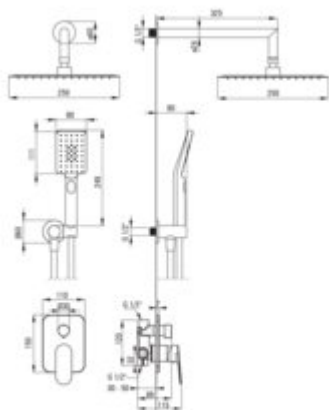

ALPINIA

Concealed shower set

Product code: NAC_N9LP

EAN: 5907650880950

Color: nero

Warranty [years]: 7

Mixer

Mixer type	single-handle, mixer
Installation method	concealed
Flow class [l/min]	S - 15.1-19.8 l/min
Acoustic group [dB]	II (20 < x <= 30)

Spout

Spout type	still
Range of shower/ bath spout [mm]	325

Shower overhead

Shape	square
Material	stainless steel
Width [mm]	250
Length [mm]	250
Anti-calc	yes
Number of functions	1
Stream type	rain

Hand shower

Number of functions	3
Anti-calc	yes
Stream type	rain, mist, mixed

Hose

Length [mm]	1500
Braid material	PVC
Anti-twist	1

Angled hose connector

Finish	nero
Connection type	for the hose with hand shower holder
Shape	round
Material	brass
Connection thread	yes
Concealed mounting	yes

Features:

- Light and subtle design
- Anti-twist system, preventing the hose from twisting
- Durable hose ends made of brass
- Anti-calc system facilitating the removal of limescale deposits
- Flush-mounted installation ensures the aesthetics of the bathroom
- The mixer body is made of the highest quality brass
- Cleaning agent for fixtures in all colors available