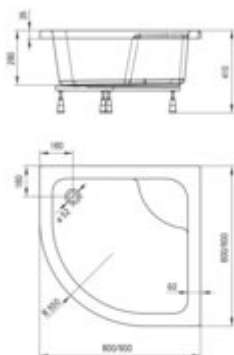

DEEP

Acrylic shower tray, half round

Product code: KTD_041B

EAN: 5908212008089

Color: white

Warranty [years]: 2

Finish	white
Material	acrylic
Shape	half round
Width [mm]	900
Length [mm]	900
Height [mm]	280
Depth [mm]	250
arc radius [mm]	550
Installation method	on the floor level
Drain diameter	50
Metal concealed toilet frame with adjustable feet	yes
to be completed with the housing	yes
Antibacterial	no
possibility to cut to size	no

Features:

- Important! The shower tray is sold without a cover. The KTD_0410 cover fits the shower tra
- Durable acrylic material that maintains its shine and color
- Metal frame with adjustable feet included
- Attention: waste trap NHC_025C or half-siphon NHC_620K and CLICK-CLACK plug can be used wi
- Dedicated cleaning agent, safe for cleaned surfaces
- Only the best materials, the quality of which has been confirmed by laboratory tests