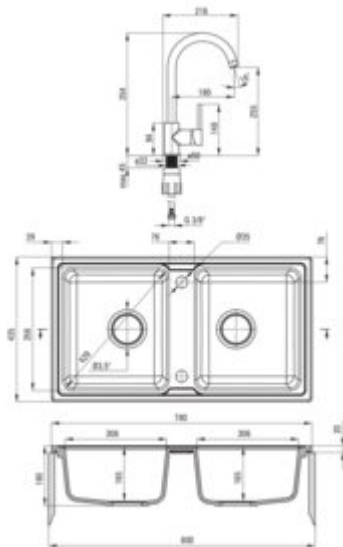

Product code: ZQZA2203

EAN: 5908212058794

Color: graphite

Warranty [years]: 18

Sink

Finish	graphite
Surface type	matte
Material	granite
Installation method	inset
Number of bowls	2
Minimum cabinet width [mm]	800
Width [mm]	435
Length [mm]	780
Height [mm]	180
Bowl depth [mm]	165
2nd bowl depth [mm]	165
Cut-out Length [mm]	760
Cut-out Width [mm]	415
Equipped with accessories	yes
Drain diameter	3.5"
Number of holes	2
Hydrophobicity	yes

Mixer

Finish	graphite, chrome
Mixer type	mixer, single-handle
Installation method	standing
Flow class [l/min]	Z - 4-9 l/min
Acoustic group [dB]	I (x ≤ 20)

Mixer cartridge

Ceramic cartridge size	35 mm
------------------------	-------

Spout

Spout type	swivel
Mixer spout range [mm]	180

Aerator

Aerator type	honeycomb
Aerator size	M22

Connecting hose

Length [mm]	600
Installation thread	3/8"
Connection thread	M10

Features:

- Properties of Deante granite: resistance to impact, high temperature, discoloration, therm
- The sink is equipped with fittings with a connection to the dishwasher
- Accessories with automatic shut-off of the drain
- Hydrophobic properties repel water molecules
- Dedicated cleaning agent, safe for cleaned surfaces
- Only the best materials, the quality of which has been confirmed by laboratory tests
- 45 cm connection hoses included
- The mixer is equipped with a stream aerator
- Longest, 18 years warranty
- Space-saving siphon which facilitates e.g. sorting waste
- The mounting sleeve facilitates the installation of the mixer