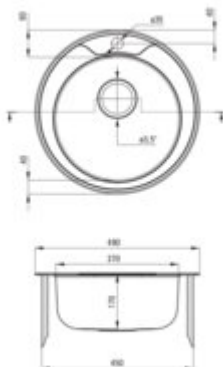

TWIST

Steel sink, 1-bowl

Product code: ZHC_0813

EAN: 5908212031629

Color: satin

Warranty [years]: 2

Sink

Finish	satin
Surface type	satin, brushed
Material	steel 201
Installation method	inset
Number of bowls	1
Minimum cabinet width [mm]	450
Height [mm]	170
Diameter [mm]	490
Bowl depth [mm]	170
Cut-out Diameter [mm]	470
Equipped with accessories	yes
Drain diameter	3.5"
Number of holes	1

Sink waste kit

Finish	steel
Plug type	manual
Low siphon/ Space saver	yes
possibility to connect a dishwasher/ washing machine	yes

Features:

- High-strength stainless steel
- The sink is equipped with fittings with a connection to the dishwasher
- Natural antiseptic properties of steel
- Dedicated cleaning agent, safe for cleaned surfaces
- Self-drilling tap hole - without voiding the warranty.