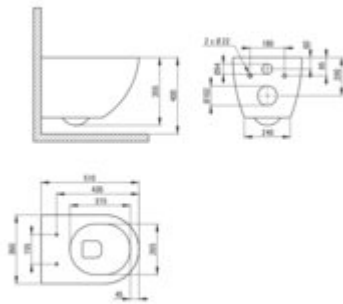

PEONIA

Toilet bowl, with seat

Product code: CDEDDZPW
EAN: 5907650820505
Color: anthracite, titanium
Warranty [years]: 10

Toilet bowl

Finish	anthracite, titanium
Material	ceramic
Type	wall-mounted
Rim type	rimless
Hidden mountings	yes
Width [mm]	360
Length [mm]	510
Height [mm]	355
Mounting holes spacing / Axis [mm]	180
Toilet seat	included
Designed for installation with a mechanical concealed frame with a 3/6 l drain valve setting	no
Mounting kit included	yes
Additional features	toilet seat included

Toilet seat

Finish	anthracite, titanium
Material	duroplast
Slow-close toilet seat	yes
Slim toilet seat	yes
Width [mm]	366
Length [mm]	446
Chrome hinges	yes
Quick seat detachment	yes
Antibacterial	yes

Features:

- Hard and durable ceramics does not lose its properties with long use
- Antibacterial coating, preventing the growth of microorganisms
- Rimless bowl for easy cleaning and hygiene
- Soft-close toilet seat included
- Mounting system with hidden fixings
- Hygienic certificate of the National Institute of Hygiene confirming the product's complia
- Dedicated cleaning agent, safe for cleaned surfaces