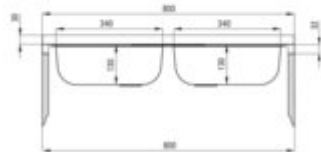

TANGO

Steel sink, 2-bowl

Product code: ZM5_020N

EAN: 5907650846482

Color: satin

Warranty [years]: 2

Sink

Finish	satin
Surface type	satin
Material	steel 201
Installation method	lay-on
Number of bowls	2
Minimum cabinet width [mm]	800
Width [mm]	500
Length [mm]	800
Height [mm]	130
Bowl depth [mm]	130
2nd bowl depth [mm]	130
Equipped with accessories	yes
Drain diameter	2"

Sink waste kit

Finish	steel
Plug type	manual
Low siphon/ Space saver	yes
possibility to connect a dishwasher/ washing machine	yes

Features:

- High-strength stainless steel
- The sink is equipped with fittings with a connection to the dishwasher
- Natural antiseptic properties of steel
- Dedicated cleaning agent, safe for cleaned surfaces
- Self-drilling tap hole - without voiding the warranty.