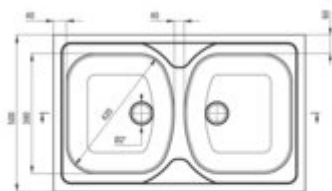

TANGO

Steel sink, 2-bowl

Product code: ZM5_020N

EAN: 5907650846482

Color: satin

Warranty [years]: 2

Sink

Finish	satin
Surface type	satin
Material	steel 201
Installation method	lay-on
Number of bowls	2
Minimum cabinet width [mm]	800
Width [mm]	500
Length [mm]	800
Height [mm]	130
Bowl depth [mm]	130
2nd bowl depth [mm]	130
Equipped with accessories	yes
Drain diameter	2"

Sink waste kit

Finish	steel
Plug type	manual
Low siphon/ Space saver	yes
possibility to connect a dishwasher/ washing machine	yes

Features:

- High-strength stainless steel
- The sink is equipped with fittings with a connection to the dishwasher
- Natural antiseptic properties of steel
- Dedicated cleaning agent, safe for cleaned surfaces
- Self-drilling tap hole - without voiding the warranty.