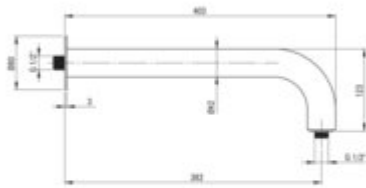

SILIA

Shower spout, wall-mounted

Product code: NQS_041K

EAN: 5907650819004

Color: chrome

Warranty [years]: 2

Finish	chrome
Spout type	shower wall
Material	brass
Spout type	still
Range of shower/ bath spout [mm]	382
Spout length [mm]	403
Concealed mounting	yes