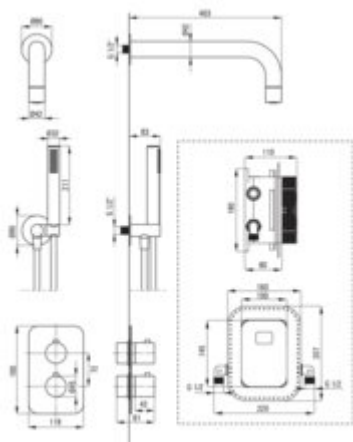

BOX

Concealed shower set, with thermostatic BOX

Product code: BXYZCEBT

EAN: 5907650872269

Color: brushed bronze

Warranty [years]: 7

Mixer (BXY_X44T)

Mixer type	Concealed BOX, thermostatic
Installation method	concealed
Flow class [l/min]	S - 15.1-19.8 l/min
Acoustic group [dB]	I (x <= 20)

Mixer (BXY_CEBT)

Mixer type	Concealed BOX
Installation method	concealed

Spout

Spout type	still
Range of shower/ bath spout [mm]	382

Shower overhead

Shape	round
Material	brass
thickness	42
Diameter [mm]	42
Anti-calc	yes
Number of functions	1
Stream type	rain

Hose

Length [mm]	1500
Braid material	PVC
Anti-twist	1

Angled hose connector

Finish	brushed bronze
Connection type	for the hose with hand shower holder
Shape	round
Material	brass
Connection thread	yes
Concealed mounting	yes

Features:

- Only the best materials, the quality of which has been confirmed by laboratory tests
- Flush-mounted installation ensures the aesthetics of the bathroom
- Cleaning agent for fixtures in all colors available
- Coating applied using the PVD method
- Anti-twist system, preventing the hose from twisting
- Convenient installation - you can install the BOX now and choose external elements at any
- Timelessness and unlimited creative possibilities
- The best materials guarantee durability and reliability of the product
- Innovative and easy-to-maintain coating - brushed bronze
- Adjustable shower hand angle
- 38°C temperature lock
- 3-function shower switch, able to lock to 1, 2 or 3 functions
- Cool-out hand shower
- Optimal cone-shaped water flow