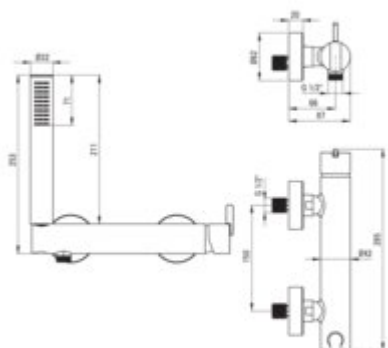

## Shower mixer, with shower set

**Product code:** BQS\_C41M

**EAN:** 5907650869092

**Color:** brushed bronze

**Warranty [years]:** 7

### Mixer

Finish brushed bronze

Material brass

Mixer type single-handle, mixer

Installation method wall-mounted

Total mixer height [mm] 87

Flow class [l/min] Z - 4-9 l/min

Acoustic group [dB] I (x <= 20)

### Mixer cartridge

Ceramic cartridge size 35 mm

### Hose

Length [mm] 1500

Anti-twist 1