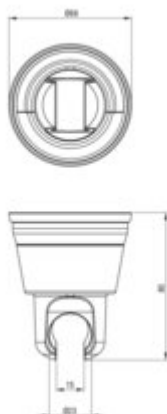

## EASY-FIX Wall bracket, for hand shower

**Product code:** NDD\_N21U

**EAN:** 5907650878551

**Color:** nero

**Warranty [years]:** 2

Finish	nero
Material	ABS
installation	on the suction cup (max 10 kg)