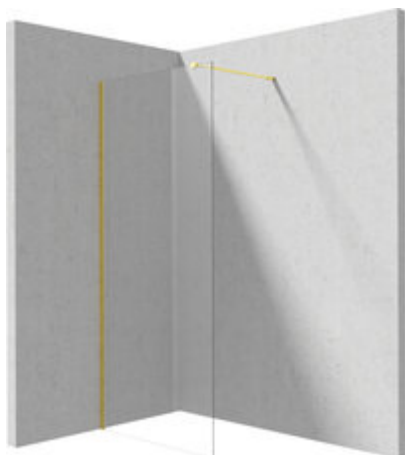

PRIZMA
Shower wall, walk-in

Product code: KTJ_Z37P

EAN: 5907650885542

Color: gold

Warranty [years]: 5

Model	Size	A (mm)	B (mm)
KTJ_Z37P	700x1950	680	1950
KTJ_Z37P	800x1950	760	1950
KTJ_Z37P	900x1950	860	1950
KTJ_Z37P	1000x1950	960	1950
KTJ_Z37P	1100x1950	1060	1950
KTJ_Z37P	1200x1950	1160	1950

Shower door

rails adjustable stiffening the cabin

Showe cabin

Finish	gold
Width [mm]	700
Height [mm]	1950
Glass finish	transparent
Glass thickness [mm]	6
Active cover	yes
Side dimension [mm]	680
Reversible doors	yes
Installation without shower tray	yes possible

Features:

- Only the best materials, the quality of which has been confirmed by laboratory tests
- Hydrophobic Active-Cover coating that makes it easier for water to run off the glass
- Dedicated to Active Cover surfaces
- Possibility to install the cabin without a shower tray, directly on the tiles
- Safe and durable tempered glass
- Resistance to impacts, chemicals and stains in accordance with PN-EN 14428+A1:2008 norm, c
- Dedicated cleaning agent, safe for cleaned surfaces
- Free combination of elements