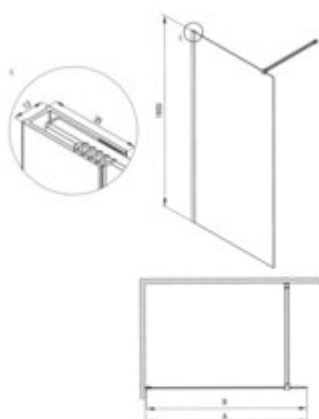

PRIZMA
Shower wall, walk-in

Product code: KTJ_Z37P

EAN: 5907650885542

Color: gold

Warranty [years]: 5

Model	Size	A (mm)	B (mm)
KTJ_Z37P	700x1950	680	1950
KTJ_Z37P	800x1950	760	1950
KTJ_Z37P	900x1950	860	1950
KTJ_Z37P	1000x1950	960	1950
KTJ_Z37P	1100x1950	1060	1950
KTJ_Z37P	1200x1950	1160	1950

Shower door

rails adjustable stiffening the cabin

Showe cabin

Finish	gold
Width [mm]	700
Height [mm]	1950
Glass finish	transparent
Glass thickness [mm]	6
Active cover	yes
Side dimension [mm]	680
Reversible doors	yes
Installation without shower tray	yes possible