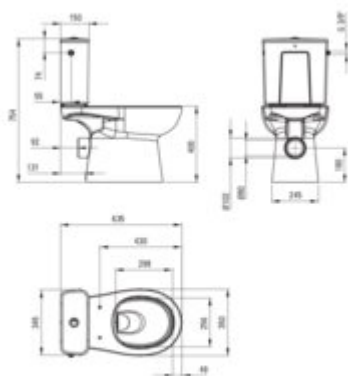

FUNKIA EVO

Toilet bowl, close-coupled

Product code: CDFD6RPS

EAN: 5907650889892

Color: white

Warranty [years]: 10

Finish	white
Material	ceramic
Type	standing
Rim type	rimless
Hidden mountings	yes
Width [mm]	350
Length [mm]	635
Height [mm]	755
Toilet seat	included
Mounting kit included	yes
Additional features	toilet seat included

Features:

- Hard and durable ceramics does not lose its properties with long use
- Antibacterial coating, preventing the growth of microorganisms
- Hygienic certificate of the National Institute of Hygiene confirming the product's compliance
- Soft-close toilet seat included
- Dedicated cleaning agent, safe for cleaned surfaces