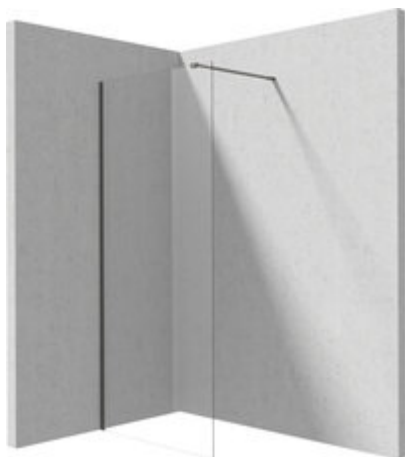

PRIZMA
Shower wall, walk-in

Product code: KTJ_D32P

EAN: 5907650881582

Color: titanium

Warranty [years]: 5

Shower door

rails adjustable stiffening the cabin

Showe cabin

Width [mm]	1200
Height [mm]	1950
Glass finish	transparent
Glass thickness [mm]	6
Active cover	yes
Side dimension [mm]	1180
Reversible doors	yes
Installation without shower tray	yes

possible

Features:

- Safe and durable tempered glass
- Possibility to install the cabin without a shower tray, directly on the tiles
- Hydrophobic Active-Cover coating that makes it easier for water to run off the glass
- Dedicated to Active Cover surfaces
- Only the best materials, the quality of which has been confirmed by laboratory tests
- Reversible door that allows the cabin to be mounted on the right or left side
- Resistance to impacts, chemicals and stains in accordance with PN-EN 14428+A1:2008 norm, c
- Can be combined with a second sliding wall and the Prizma walk-in shower wall
- Possibility of mounting the cabin directly on tiles or on Correo granite (KQR) and Kerria Plus acrylic (KTS) shower trays
- Free combination of elements