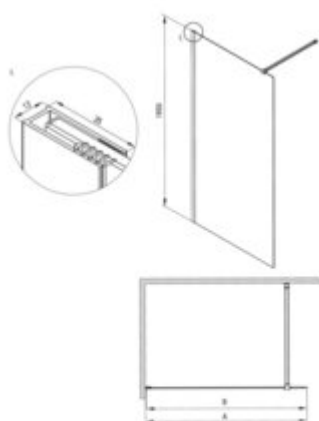

PRIZMA
Shower wall, walk-in

Product code: KTJ_D32P

EAN: 5907650881582

Color: titanium

Warranty [years]: 5

Shower door

rails adjustable stiffening the cabin

Showe cabin

Width [mm]	1200
Height [mm]	1950
Glass finish	transparent
Glass thickness [mm]	6
Active cover	yes
Side dimension [mm]	1180
Reversible doors	yes
Installation without shower tray	yes

possible

Features:

- Safe and durable tempered glass
- Possibility to install the cabin without a shower tray, directly on the tiles
- Hydrophobic Active-Cover coating that makes it easier for water to run off the glass
- Dedicated to Active Cover surfaces
- Only the best materials, the quality of which has been confirmed by laboratory tests
- Reversible door that allows the cabin to be mounted on the right or left side
- Resistance to impacts, chemicals and stains in accordance with PN-EN 14428+A1:2008 norm, c
- Can be combined with a second sliding wall and the Prizma walk-in shower wall
- Possibility of mounting the cabin directly on tiles or on Correo granite (KQR) and Kerria Plus acrylic (KTS) shower trays
- Free combination of elements