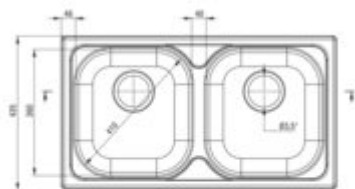

XYLO

Steel sink, 2-bowl

Product code: ZEX_0203

EAN: 5907650842385

Color: satin

Warranty [years]: 2

Sink

Finish	satin
Surface type	smooth, satin
Material	steel 304
Installation method	inset
Number of bowls	2
Minimum cabinet width [mm]	800
Width [mm]	435
Length [mm]	780
Height [mm]	150
Bowl depth [mm]	150
2nd bowl depth [mm]	150
Cut-out Length [mm]	760
Cut-out Width [mm]	415
Reversible	no
Equipped with accessories	yes
Drain diameter	3.5"

Sink waste kit

Finish	steel
Plug type	manual
Low siphon/ Space saver	yes
possibility to connect a dishwasher/ washing machine	yes

Features:

- High-strength stainless steel
- The sink is equipped with fittings with a connection to the dishwasher
- Natural antiseptic properties of steel
- Dedicated cleaning agent, safe for cleaned surfaces
- Self-drilling tap hole - without voiding the warranty.