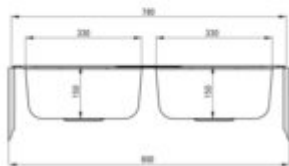

XYLO

Steel sink, 2-bowl

Product code: ZEX_0203

EAN: 5907650842385

Color: satin

Warranty [years]: 2

Sink

Finish	satin
Surface type	smooth, satin
Material	steel 304
Installation method	inset
Number of bowls	2
Minimum cabinet width [mm]	800
Width [mm]	435
Length [mm]	780
Height [mm]	150
Bowl depth [mm]	150
2nd bowl depth [mm]	150
Cut-out Length [mm]	760
Cut-out Width [mm]	415
Reversible	no
Equipped with accessories	yes
Drain diameter	3.5"