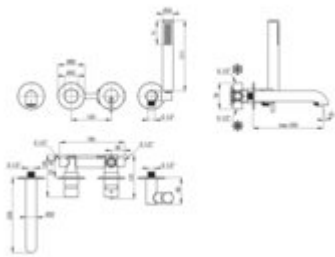

SILIA

Bath mixer, with shower set

Product code: BQS_018P

EAN: 5907650858546

Color: chrome

Warranty [years]: 7

Mixer

Finish	chrome
Material	brass
Mixer type	single-handle, mixer
Installation method	concealed
Total mixer height [mm]	226
Flow class [l/min]	A <= 15 (9.1 - 15)
Acoustic group [dB]	I (x <= 20)

Mixer cartridge

Ceramic cartridge size	35 mm
------------------------	-------

Spout

Spout type	still
Material	brass

Function switch

Switch type	click mechanical
-------------	------------------

Aerator

Aerator type	silicone, laminar
Aerator size	M24

Hose

Length [mm]	1500
Anti-twist	1

Hand shower

Number of functions	1
Anti-calc	yes
Additional features	cool-out

Features:

- Deante Design Studio Collection
- Noble form and timeless simplicity
- Mechanical ceramic Click type function switch
- The mixer body is made of the highest quality brass
- Flush-mounted installation ensures the aesthetics of the bathroom
- The faucet includes a concealed element
- Adjustable shower hand angle
- Anti-calc system facilitating the removal of limescale deposits
- Anti-calc hand shower
- Anti-twist system, preventing the hose from twisting
- Durable hose ends made of brass
- Only the best materials, the quality of which has been confirmed by laboratory tests
- Silicone aerator for easy limescale removal
- Cool-out hand shower
- Cleaning agent for fixtures in all colors available