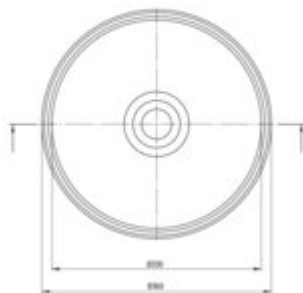

SILIA

Granite washbasin, countertop

Product code: CQS_TU4S

EAN: 5907650813828

Color: anthracite metallic

Warranty [years]: 10

Finish	anthracite metallic
Material	granite
Installation method	countertop/standing
Height [mm]	120
Depth [mm]	100
Antibacterial	yes
Hydrophobicity	yes
Without overflow	yes

Features:

- Only the best materials, the quality of which has been confirmed by laboratory tests
- Properties of Deante granite: resistance to impact, high temperature, discoloration, therm
- Dedicated cleaning agent, safe for cleaned surfaces
- Hydrophobic properties repel water molecules
- The finish enriched with silver ions adds antiseptic properties
- Deante Design Studio Collection