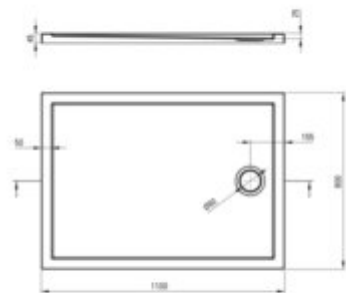

PRIZMA

Acrylic shower tray, rectangular

Product code: KTJ_088B

EAN: 5907650872276

Color: white

Warranty [years]: 2

Finish	white
Material	acrylic
Shape	rectangular
Width [mm]	800
Length [mm]	1100
Height [mm]	45
Installation method	directly on the spout, on the floor level, on the construction material support
Drain diameter	90

Features:

- Durable acrylic material that maintains its shine and color
- Only the best materials, the quality of which has been confirmed by laboratory tests
- For installation at floor level, directly on the screed or supported by construction mater
- Note! The NHC_029C and NHC_029D siphons are compatible with the shower tray.