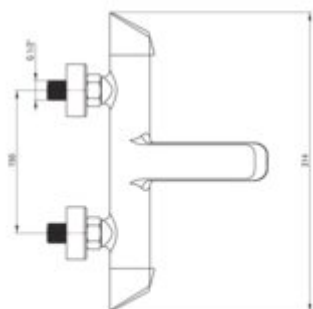

ARNIKA

Bath mixer, wall-mounted

Product code: BQA_D10M

EAN: 5908212092040

Color: titanium

Warranty [years]: 7

Mixer

Finish	titanium
Material	brass
Mixer type	two-handle, mixer
Installation method	wall-mounted
Flow class [l/min]	S - 15.1-19.8 l/min
Acoustic group [dB]	I (x <= 20)
Check valves	yes

Mixer cartridge (XDCA7GUL6)

Ceramic cartridge size	35 mm
------------------------	-------

Mixer cartridge (XDCA7GULA)

Ceramic cartridge size	35 mm
------------------------	-------

Spout

Spout type	still
Mixer spout range [mm]	184
Material	brass

Function switch

Switch type	mechanical
-------------	------------

Aerator

Aerator type	silicone
Aerator size	M24
Water flow reduction	missing

Features:

- Deante Design Studio Collection
- The mixer body is made of the highest quality brass
- The mixer is equipped with a stream aerator
- Silicone aerator for easy limescale removal
- Innovative, durable and easy to clean Titanium coating
- Design full of beauty and harmony
- The variety of colours gives many arrangement possibilities
- Only the best materials, the quality of which has been confirmed by laboratory tests
- The mixer is equipped with non-return valves so that the mixed water does not flow back in
- Cleaning agent for fixtures in all colors available