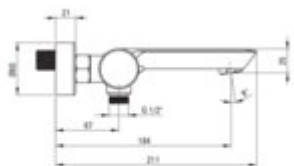

ARNIKA

Bath mixer, wall-mounted

Product code: BQA_D10M

EAN: 5908212092040

Color: titanium

Warranty [years]: 7

Mixer

Finish	titanium
Material	brass
Mixer type	two-handle, mixer
Installation method	wall-mounted
Flow class [l/min]	S - 15.1-19.8 l/min
Acoustic group [dB]	I (x <= 20)
Check valves	yes

Mixer cartridge (XDCA7GUL6)

Ceramic cartridge size	35 mm
------------------------	-------

Mixer cartridge (XDCA7GULA)

Ceramic cartridge size	35 mm
------------------------	-------

Spout

Spout type	still
Mixer spout range [mm]	184
Material	brass