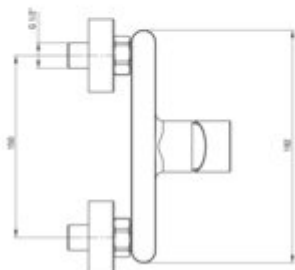

ALPINIA

Shower mixer, wall-mounted

Product code: BGA_Z40M

EAN: 5907650815471

Color: gold

Warranty [years]: 7

Mixer

Finish	gold
Material	brass
Mixer type	single-handle, mixer
Installation method	wall-mounted
Total mixer height [mm]	117
Flow class [l/min]	B <= 25.2 (19.9 - 25.2)
Acoustic group [dB]	I (x <= 20)
Check valves	yes

Mixer cartridge

Ceramic cartridge size	35 mm
------------------------	-------

Features:

- Light and subtle design
- Only the best materials, the quality of which has been confirmed by laboratory tests
- The mixer body is made of the highest quality brass
- The mixer is equipped with non-return valves so that the mixed water does not flow back in
- Cleaning agent for fixtures in all colors available
- Coating applied using the PVD method