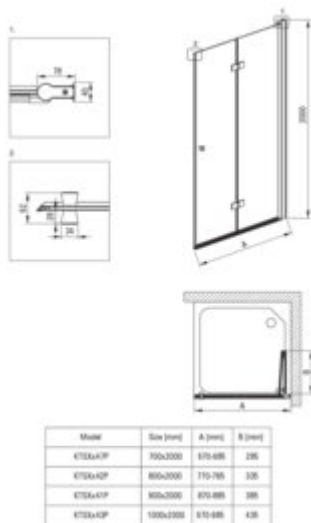

KERRIA PLUS

Shower doors, Kerria Plus system

Product code: KTSXN43P

EAN: 5908212087633

Color: nero

Warranty [years]: 5

Shower door

Finish	nero
Width [mm]	1000
Height [mm]	2000
Glass finish	transparent
Glass thickness [mm]	6
Active cover	yes
installation	to be completed with KTS doors , to be completed with KTS walk-in
Side dimension [mm]	985
Adjustment range from [mm]	-10
Masking of assembly elements	yes
Profiles levelling the curvature of the walls	yes
Holders	with safety
Tempered glass TOTAL WHITE	yes
Reversible doors	yes
Silent closing	yes
Installation without shower tray	yes possible
Lifting hinges	yes
Hinges flush with the glass	yes

Showe cabin

Side dimension [mm]	985
---------------------	-----

Features:

- Important! For recessed installation, be sure to buy the appropriate KTS_NOOX or KTS_000X
- Only the best materials, the quality of which has been confirmed by laboratory tests
- Safe and durable tempered glass
- Reversible door that allows the cabin to be mounted on the right or left side
- Possibility to install the cabin without a shower tray, directly on the tiles
- Hydrophobic Active-Cover coating that makes it easier for water to run off the glass
- Covering of assembly elements
- Precise door closing through lifting hinges
- Folding door handle included
- Modern handles with glass protection
- TOTALWHITE transparent glass
- Dedicated cleaning agent, safe for cleaned surfaces
- Profiles leveling the curvature of the walls
- Resistance to impacts, chemicals and stains in accordance with PN-EN 14428+A1:2008 norm, c
- Dedicated to Active Cover surfaces
- Hinges in the plane of the glass