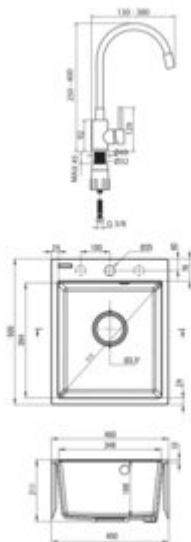

CORIO

Granite sink with tap, 1-bowl

 deante

Product code: ZRCP7103

EAN: 5907650886464

Color: sand

Warranty [years]: 18

Sink

Finish	sand
Surface type	matte
Material	granite
Installation method	inset
Number of bowls	1
Minimum cabinet width [mm]	400
Width [mm]	500
Length [mm]	400
Height [mm]	211
Bowl depth [mm]	198
Cut-out Length [mm]	380
Cut-out Width [mm]	480
Equipped with accessories	yes
Drain diameter	3.5"
Number of holes	1
Number of pre-drilled holes	2
Hydrophobicity	yes

Mixer

Finish	beige, steel
Mixer type	single-handle, mixer
Installation method	standing
Flow class [l/min]	A <= 15 (9.1 - 15)
Acoustic group [dB]	I (x <= 20)

Mixer cartridge

Ceramic cartridge size	35 mm
------------------------	-------

Spout

Spout type	elastic
------------	---------

Aerator

Aerator type	honeycomb
Aerator size	M22

Connecting hose

Length [mm]	600
Installation thread	3/8"
Connection thread	M10

Features:

- The mixer is equipped with a stream aerator
- The mounting sleeve facilitates the installation of the mixer
- 45 cm connection hoses included
- Equipment with the possibility of connecting a washing machine or dishwasher
- Space-saving siphon which facilitates e.g. sorting waste
- Hygienic certificate of the National Institute of Hygiene confirming the product's compliance
- Properties of Deante granite: resistance to impact, high temperature, discoloration, therm
- Hydrophobic properties repel water molecules
- Dedicated cleaning agent, safe for cleaned surfaces
- The finish enriched with silver ions adds antiseptic properties