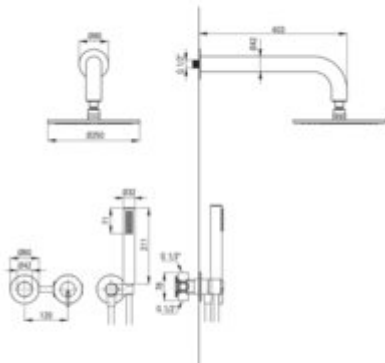

SILIA

Concealed shower set, with a shower head

Product code: NQS_COYK

EAN: 5907650872078

Color: brushed bronze

Warranty [years]: 7

deante

Mixer

Mixer type	single-handle, mixer
Installation method	concealed
Flow class [l/min]	S - 15.1-19.8 l/min
Acoustic group [dB]	I (x <= 20)

Spout

Spout type	still
Range of shower/ bath spout [mm]	382

Shower overhead

Shape	round
Material	brass
Diameter [mm]	250
Anti-calc	yes

Hand shower

Number of functions	1
Anti-calc	yes
Stream type	rain
Additional features	cool-out

Hose

Length [mm]	1500
Braid material	PVC
Anti-twist	1

Angled hose connector

Finish	brushed bronze
Connection type	for the hose with hand shower holder
Shape	round
Material	brass
Connection thread	yes
Concealed mounting	yes

Features:

- Deante Design Studio Collection
- Noble form and timeless simplicity
- Flush-mounted installation ensures the aesthetics of the bathroom
- The mixer body is made of the highest quality brass
- Only the best materials, the quality of which has been confirmed by laboratory tests
- Adjustable shower hand angle
- Anti-calc hand shower
- Anti-calc system facilitating the removal of limescale deposits
- Anti-twist system, preventing the hose from twisting
- Cool-out hand shower
- Durable hose ends made of brass
- Coating applied using the PVD method
- The faucet includes a concealed element
- Innovative and easy-to-maintain coating - brushed bronze
- Ceramic mechanical Click type function switch
- Cleaning agent for fixtures in all colors available