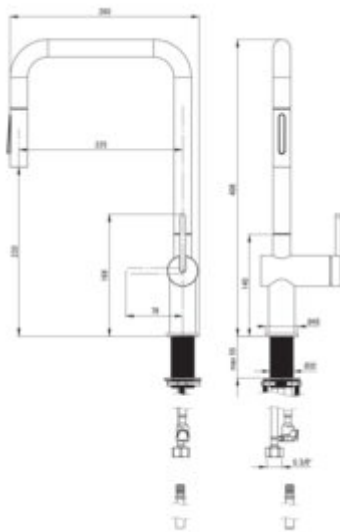

## Mixer

Finish	bianco
Material	steel 304
Mixer type	single-handle, mixer
Installation method	standing
Flow class [l/min]	Z - 4-9 l/min
Acoustic group [dB]	I (x <= 20)

## Mixer cartridge

Ceramic cartridge size	35 mm
------------------------	-------

## Connecting hose

Length [mm]	600
Installation thread	3/8"
Connection thread	M8

## Hose

Length [mm]	1800
-------------	------