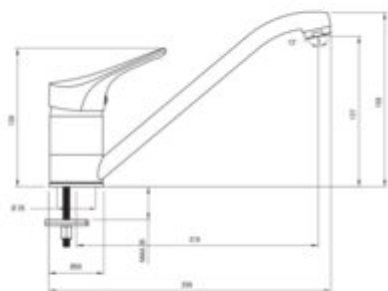

JOKO

Kitchen tap

Product code: BOJ_060M

EAN: 5908212008447

Color: chrome

Warranty [years]: 5

Mixer

Finish	chrome
Material	brass
Mixer type	single-handle, mixer
Installation method	standing
Total mixer height [mm]	158
Flow class [l/min]	A <= 15 (9.1 - 15)
Acoustic group [dB]	I (x <= 20)

Mixer cartridge

Ceramic cartridge size	40 mm
------------------------	-------

Spout

Spout type	swivel
Mixer spout range [mm]	219
Material	steel 304

Aerator

Aerator type	honeycomb
Aerator size	M24

Connecting hose

Length [mm]	350
Installation thread	3/8"
Connection thread	M10

Features:

- Cleaning agent for fixtures in all colors available