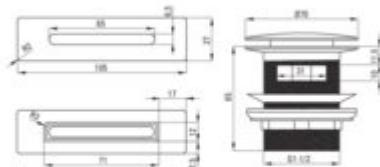

Accessories set

Product code: KYY_R10B

EAN: 5907650837947

Color: brushed gold

Warranty [years]: 2

Finish	brushed gold
purpose	with bath mixer
type	click-clack
Shape	round
Drain diameter	1 1/2"

Features:

- Innovative and easy to maintain brushed gold coating
- Only the best materials, the quality of which has been confirmed by laboratory tests
- Cleaning agent for fixtures in all colors available
- Coating applied using the PVD method