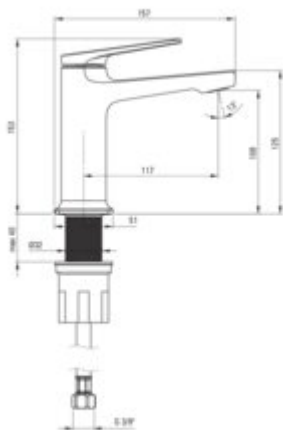

IVO Washbasin tap

Product code: BLI_020M

EAN: 5907650871187

Color: chrome

Warranty [years]: 5

Mixer

Finish	chrome
Material	brass
Mixer type	single-handle, mixer
Installation method	standing
Flow class [l/min]	A <= 15 (9.1 - 15)
Acoustic group [dB]	II (20 < x <= 30)

Mixer cartridge

Ceramic cartridge size	30 mm
------------------------	-------

Aerator

Aerator type	honeycomb
Aerator size	M24

Connecting hose

Length [mm]	450
Installation thread	3/8"
Connection thread	M10

Features:

- The mixer body is made of the highest quality brass
- Only the best materials, the quality of which has been confirmed by laboratory tests
- The mounting sleeve facilitates the installation of the mixer
- 45 cm connection hoses included
- Cleaning agent for fixtures in all colors available