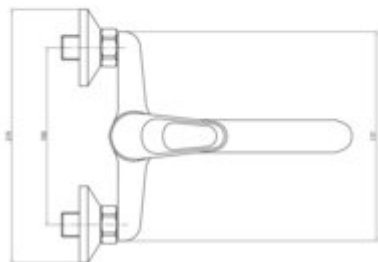

LOBO

Kitchen tap, wall-mounted

Product code: BYU_080M

EAN: 5908212002148

Color: chrome

Warranty [years]: 5

Mixer

Finish	chrome
Material	brass
Mixer type	single-handle, mixer
Installation method	wall-mounted
Flow class [l/min]	S - 15.1-19.8 l/min
Acoustic group [dB]	II (20 < x <= 30)

Mixer cartridge

Ceramic cartridge size	35 mm
------------------------	-------

Spout

Spout type	swivel
Mixer spout range [mm]	273
Material	steel 304

Aerator

Aerator size	M24
--------------	-----

Features:

- Cleaning agent for fixtures in all colors available