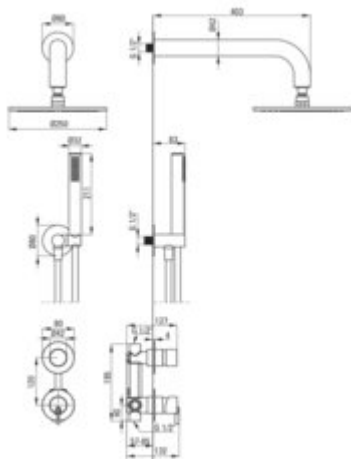

Product code: NQS_R9YK

EAN: 5907650827801

Color: brushed gold

Warranty [years]: 7

Mixer

Mixer type	single-handle, mixer
Installation method	concealed
Flow class [l/min]	S - 15.1-19.8 l/min
Acoustic group [dB]	I (x ≤ 20)

Spout

Spout type	still
Range of shower/ bath spout [mm]	382

Shower overhead

Shape	round
Material	brass
Diameter [mm]	250
Anti-calc	yes
Number of functions	1
Stream type	rain

Hand shower

Number of functions	1
Anti-calc	yes
Stream type	rain
Additional features	cool-out

Hose

Length [mm]	1500
Braid material	PVC
Anti-twist	1

Angled hose connector

Finish	brushed gold
Connection type	for the hose with hand shower holder
Shape	round
Material	brass
Connection thread	yes
Concealed mounting	yes

Features:

- Deante Design Studio Collection
- Noble form and timeless simplicity
- Flush-mounted installation ensures the aesthetics of the bathroom
- The mixer body is made of the highest quality brass
- Adjustable shower hand angle
- Anti-calc system facilitating the removal of limescale deposits
- Anti-calc hand shower
- Anti-twist system, preventing the hose from twisting
- Durable hose ends made of brass
- The set includes an orifice reducing the flow of water
- Cool-out hand shower
- Dedicated cleaning agent, safe for cleaned surfaces
- Only the best materials, the quality of which has been confirmed by laboratory tests
- Innovative and easy to maintain brushed gold coating
- The faucet includes a concealed element
- Coating applied using the PVD method