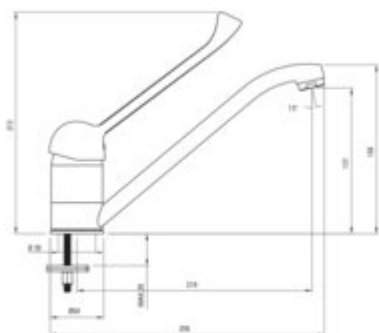

JOKO

Kitchen tap

Product code: BOJ_060C

EAN: 5908212028667

Color: chrome

Warranty [years]: 5

Mixer

Finish	chrome
Material	brass
Mixer type	single-handle, mixer
Installation method	standing
Total mixer height [mm]	212
Flow class [l/min]	A <= 15 (9.1 - 15)
Acoustic group [dB]	I (x <= 20)
Clinic lever	yes

Mixer cartridge

Ceramic cartridge size	40 mm
------------------------	-------

Spout

Spout type	swivel
Material	steel 304

Aerator

Aerator type	honeycomb
Aerator size	M24

Connecting hose

Length [mm]	350
Installation thread	3/8"
Connection thread	M10