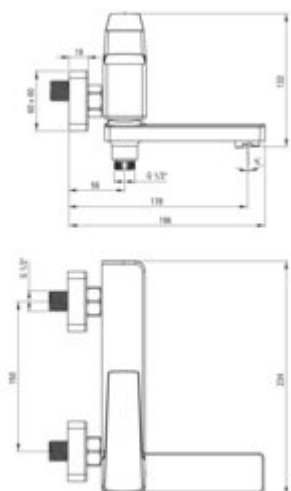

BLUR

Bath mixer, wall-mounted

Product code: BQL_012M

EAN: 5907650869825

Color: chrome

Warranty [years]: 7

Mixer

Finish	chrome
Material	brass
Mixer type	single-handle, mixer
Installation method	wall-mounted
Total mixer height [mm]	133
Flow class [l/min]	A <= 15 (9.1 - 15)
Acoustic group [dB]	II (20 < x <= 30)

Mixer cartridge

Ceramic cartridge size	35 mm
------------------------	-------

Spout

Spout type	foldable
Mixer spout range [mm]	180

Function switch

Switch type	ceramic mechanical
-------------	--------------------

Aerator

Aerator type	honeycomb
Aerator size	M24

Features:

- Only the best materials, the quality of which has been confirmed by laboratory tests
- The mixer body is made of the highest quality brass
- A movable spout that is also a function switch
- Cleaning agent for fixtures in all colors available