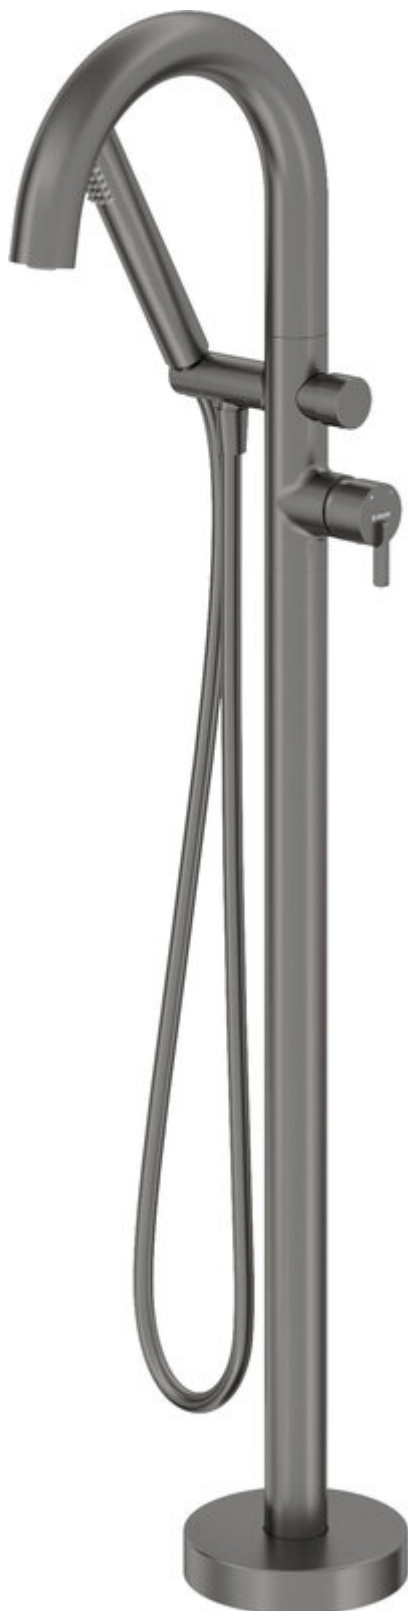

SILIA

Bath mixer, freestanding

Product code: BQS_D17N

EAN: 5907650873198

Color: titanium

Warranty [years]: 7

Mixer

Finish	titanium
Material	brass
Mixer type	single-handle, mixer
Installation method	floor
Flow class [l/min]	A ≤ 15 (9.1 - 15)
Acoustic group [dB]	II (20 < x ≤ 30)

Mixer cartridge

Ceramic cartridge size	35 mm
------------------------	-------

Spout

Spout type	swivel
Material	steel 304

Function switch

Switch type	click mechanical
-------------	------------------

Aerator

Aerator type	silicone, swivel, flat
Aerator size	M24

Hose

Length [mm]	1500
Anti-twist	1

Hand shower

Number of functions	1
Anti-calc	yes
Additional features	cool-out

Features:

- Deante Design Studio Collection
- Innovative, durable and easy to clean Titanium coating
- Noble form and timeless simplicity
- Mechanical ceramic Click type function switch
- Adjustable shower hand angle
- Anti-calc hand shower
- Cleaning agent for fixtures in all colors available
- Anti-twist system, preventing the hose from twisting
- Durable hose ends made of brass
- Cool-out hand shower