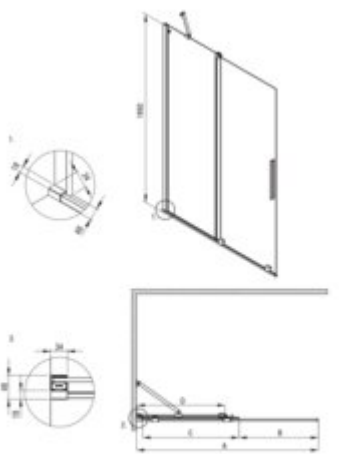

PRIZMA Shower wall, walk-in

Product code: KTJ_N32R

EAN: 5907650816485

Color: nero

Warranty [years]: 5

| Model | Size | A (mm) | B (mm) | C (mm) | D (mm) |
|----------|-----------|-----------|--------|--------|--------|
| KTJ K30R | 800x1950 | 780-800 | 310 | 420 | 370 |
| KTJ K30R | 900x1950 | 880-900 | 360 | 470 | 420 |
| KTJ K30R | 1000x1950 | 980-1000 | 410 | 520 | 470 |
| KTJ K30R | 1200x1950 | 1180-1200 | 510 | 620 | 570 |
| KTJ K30R | 1400x1950 | 1380-1400 | 610 | 720 | 670 |

| | |
|--|---|
| Finish | nero |
| Width [mm] | 1200 |
| Height [mm] | 1950 |
| Glass finish | transparent |
| Glass thickness [mm] | 6 |
| Active cover | yes |
| Side dimension [mm] | 1200 |
| Railings | short to perpendicular wall/long to parallel wall |
| Tempered glass TOTAL WHITE | no |
| Reversible doors | yes |
| Installation without shower tray | yes possible |
| Possibility to install a railing to a perpendicular wall | yes |

Features:

- Safe and durable tempered glass
- Possibility to install the cabin without a shower tray, directly on the tiles
- Hydrophobic Active-Cover coating that makes it easier for water to run off the glass
- Only the best materials, the quality of which has been confirmed by laboratory tests
- Dedicated to Active Cover surfaces
- Reversible door that allows the cabin to be mounted on the right or left side
- The railings give the structure rigidity
- Resistance to impacts, chemicals and stains in accordance with PN-EN 14428+A1:2008 norm, c
- Dedicated cleaning agent, safe for cleaned surfaces
- Can be combined with a second sliding wall and the Prizma walk-in shower wall
- Possibility of mounting the cabin directly on tiles or on Correo granite (KQR) and Kerria Plus acrylic (KTS) shower trays
- The set includes two rails - short and long
- Free combination of elements