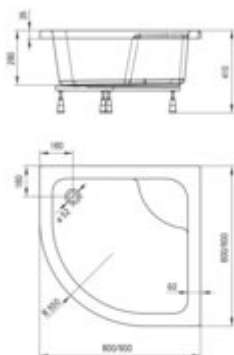

DEEP

Acrylic shower tray, half round

Product code: KTD_042B

EAN: 5908212008096

Color: white

Warranty [years]: 2

Finish	white
Material	acrylic
Shape	half round
Width [mm]	800
Length [mm]	800
Height [mm]	280
Depth [mm]	250
arc radius [mm]	550
Installation method	on the floor level
Drain diameter	50
Metal concealed toilet frame with adjustable feet	yes
to be completed with the housing	yes

Features:

- Important! The shower tray is sold without a cover. The KTD_0420 cover fits the shower tray
- Durable acrylic material that maintains its shine and color
- Metal frame with adjustable feet included
- Attention: waste trap NHC_025C or half-siphon NHC_620K and CLICK-CLACK plug can be used with
- Dedicated cleaning agent, safe for cleaned surfaces
- Only the best materials, the quality of which has been confirmed by laboratory tests